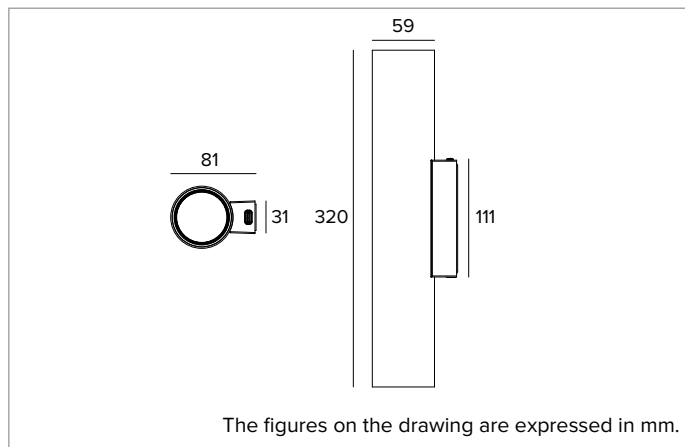

## 1T9942EL | LABEL 6 - Wall LED Wall-mounted fixture for direct light emission powered by mains voltage

	3000K	H(m)	D(m)	Emax(lx)
	Ra90		45°	
Fixture Power	10W	1	0.84	1619
Source Flux	1182lm	2	1.68	405
Fixture Flux	879lm	3	2.52	180
Efficacy	92lm/W	4	3.35	101
TS1991	Imax=1370cd/klm	Imax	1619cd	5
			4.19	65